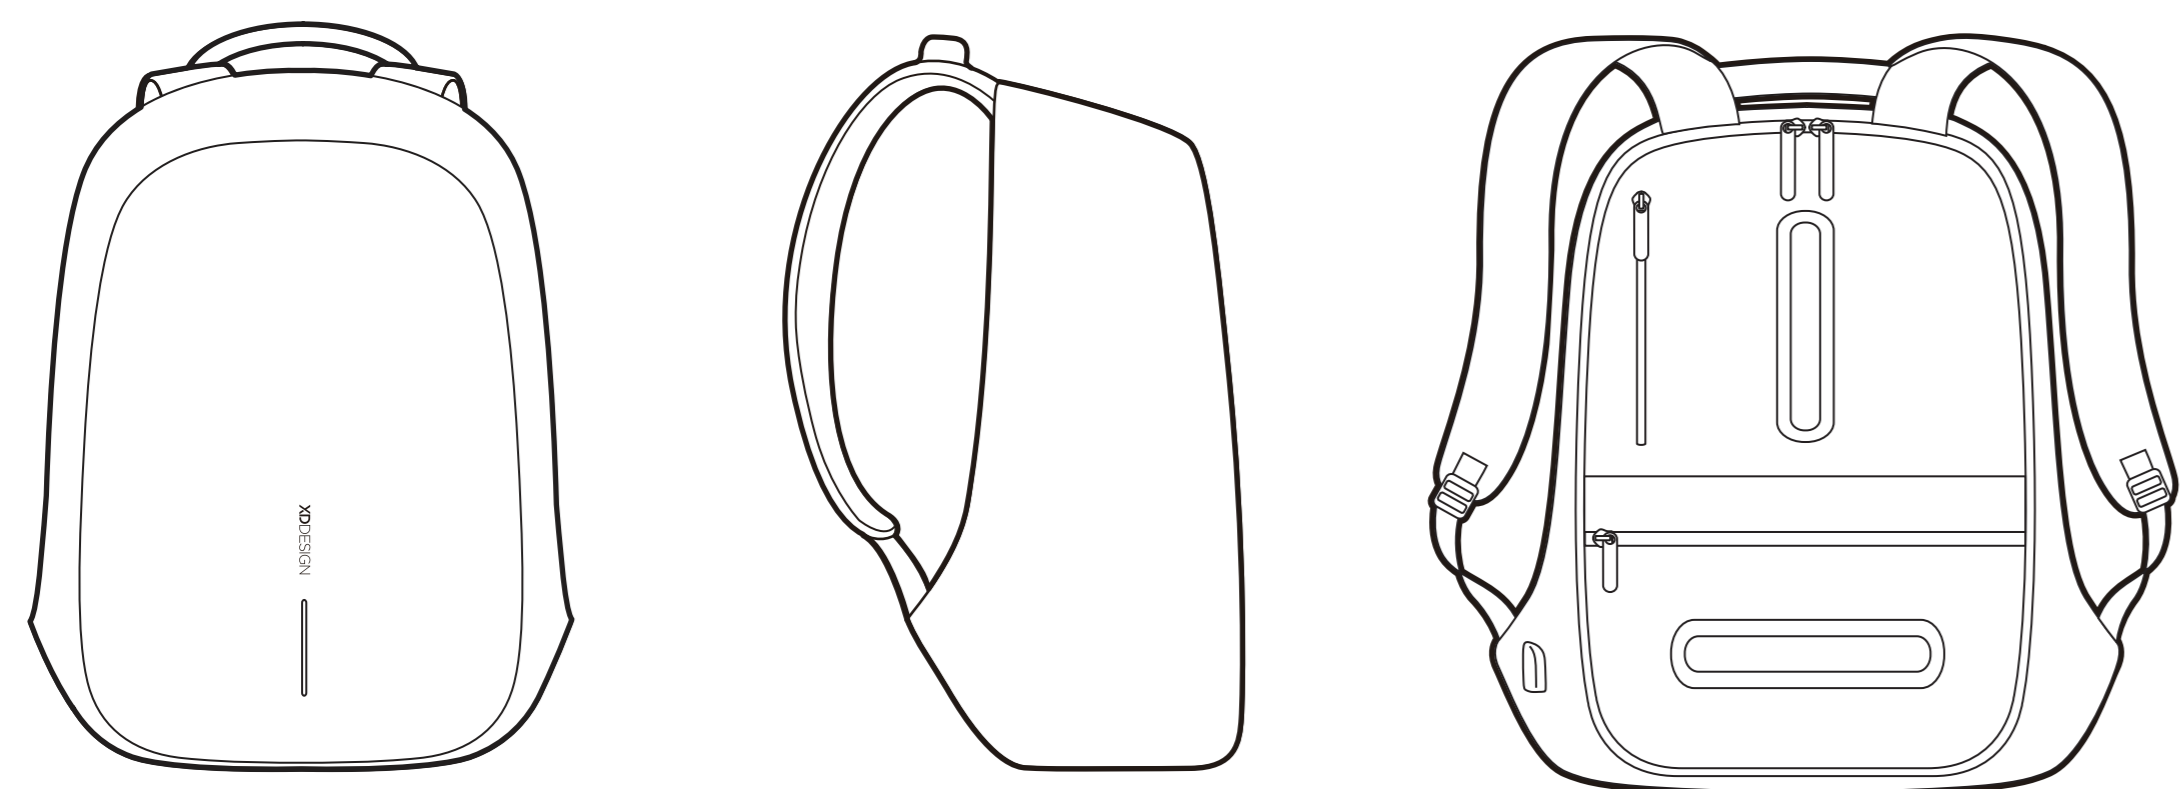

BE CAREFUL WHEN OPENING THE BOX WITH A KNIFE

XDDESIGN

Anti-theft

Cutproof materials

Recycled materials

Water resistant

RFID protected

Glasses holder

USB charging port

Smart storage options

www.xd-design.com

P705.701

8 714612 115473

ANTI-THEFT BACKPACK, BLACK

BOBBY HERO SMALL ANTI-THEFT BACKPACK, BLACK

XDDESIGN